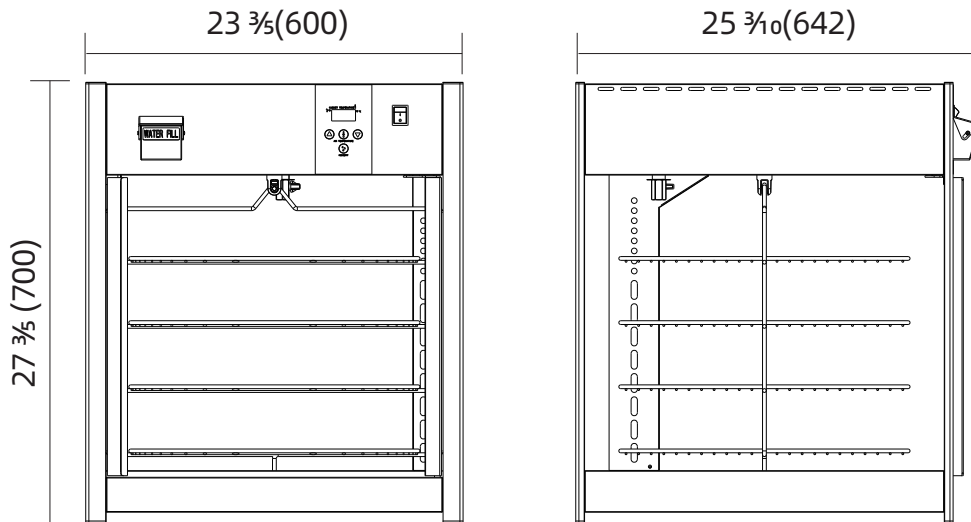

### Model: PLM-W158L(SR)

- Tested to NSF Standard 7 requirements for open food storage.
- Adjustable temperature controller.
- Equipped temperature controller that ranges from 86 to 194 degrees Fahrenheit.
- Equipped with a rotating chrome plated shelves to display food from all angles.
- Brilliant Internal LED illumination on sides.
- Adjustable feet.
- Put your own designed decals on the top of this product.
- Can catch food crumbs and is easy to move and clean.

### Model: PLM-W158L(SR)

**•ETL Certified For Safety & Sanitation**

MODEL	EXTERNAL DIMENSION (inches)	V/Hz/Ph	STORAGE CAPACITY L	NET WEIGHT (lbs.)	TEMPERATURE	REFRIGERANT	AMPS	DOORS	NEMA PLUG	SHIPPING WEIGHT (lbs.)
PLM-W158L(SR)	23 3/8 x 25 3/16 x 27 3/8	115/60/1	158	70.5	86°F to 194°F	R290	13.1	1	5-15P	76